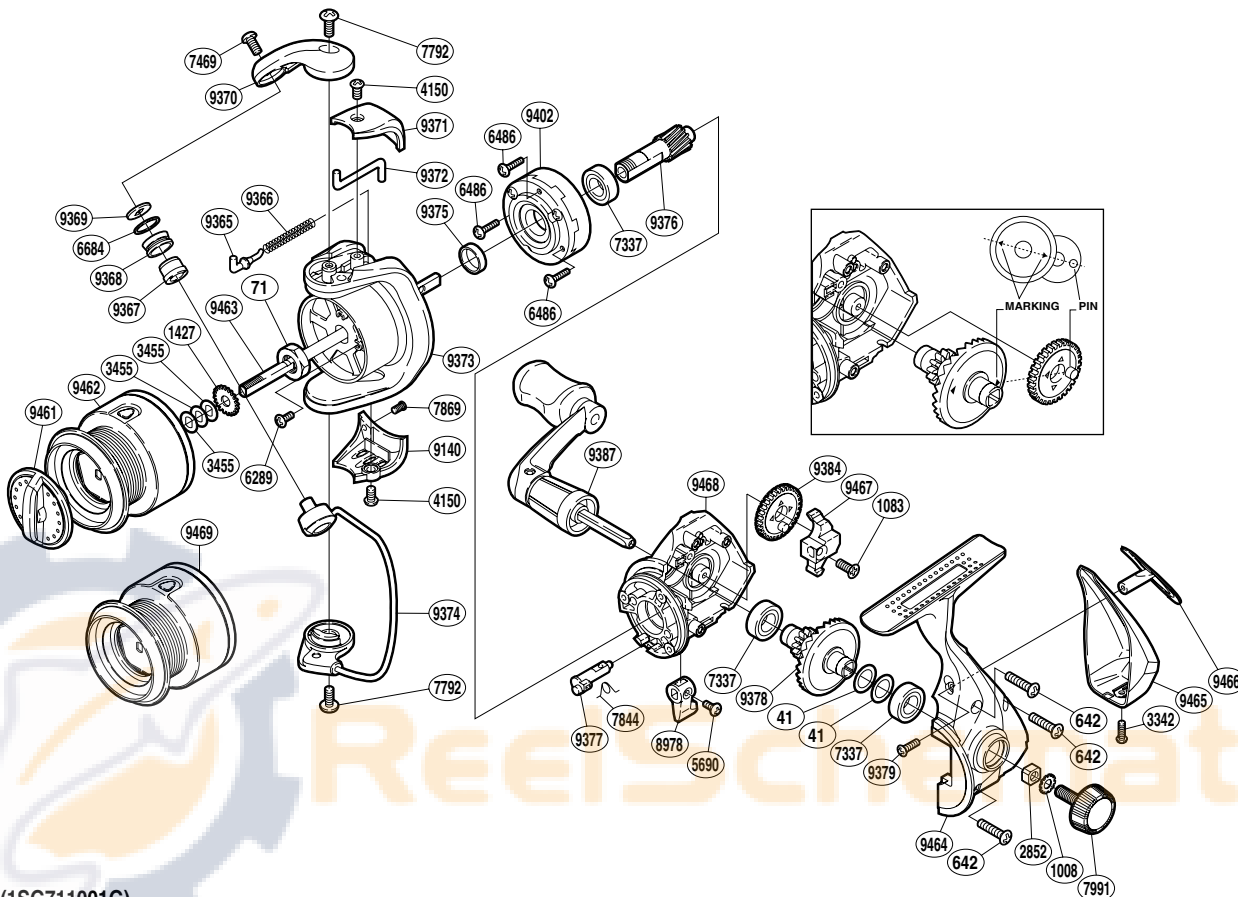

## NEXAVE

### NEX-1000FA

(1SG711001G)

Part No.	Description	Part No.	Description	Part No.	Description
RD 0041	Washer	RD 7844	Anti-Reverse Cam Spring	RD 9377	Anti-Reverse Cam
RD 0071	Rotor Nut	RD 7869	Screw	RD 9378	Drive Gear
RD 0642	Screw	RD 7991	Handle Screw Cap	RD 9379	Screw
RD 1008	Handle Lock Washer	RD 8978	Anti-Reverse Lever	RD 9384	Oscillating Gear
RD 1083	Screw	RD 9140	Bail Hold Support Guard	RD 9387	Handle Assembly
RD 1427	Spool Support	RD 9365	Bail Spring Guide	RD 9402	Roller Clutch Assembly
RD 2852	Handle Screw Lock	RD 9366	Bail Spring	RD 9461	Drag Knob
RD 3342	Screw	RD 9367	Line Roller Bushing	RD 9462	Spool Assembly
RD 3455	Spool Washer	RD 9368	Line Roller	RD 9463	Main Shaft
RD 4150	Screw	RD 9369	Line Roller Washer	RD 9464	Side Cover
RD 5690	Screw	RD 9370	Bail Arm	RD 9465	Rear Protector B
RD 6289	Screw	RD 9371	Bail Spring Cover	RD 9466	Rear Protector A
RD 6486	Screw	RD 9372	Bail Trip Lever	RD 9467	Oscillating Slider
RD 6684	Line Roller Spacer	RD 9373	Rotor	RD 9468	Body
RD 7337	Ball Bearing	RD 9374	Bail Assembly		
RD 7469	Screw	RD 9375	Rotor Ring		
RD 7792	Screw	RD 9376	Pinion Gear	RD 9469	Spare Spool Assembly